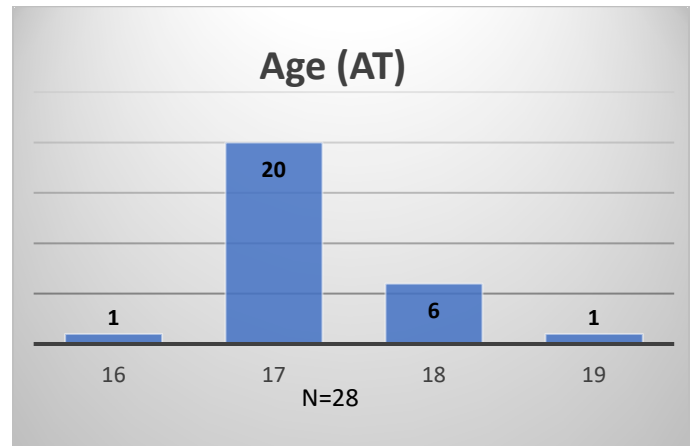

Daily Data Dashboard – November 21, 2023
Demographics for JTDC Population
Tuesday Morning Midnight Count

Total # of probation Involved youth¹: 1,313

¹ Probation Active: Any youth who is pending sentencing with an active social history, has been formally placed on probation or supervision with Cook County Juvenile Probation on the date of the report.