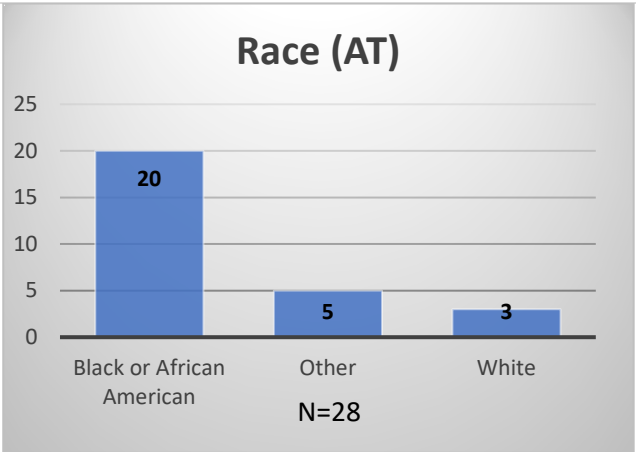

Daily Data Dashboard – November 21, 2023
Demographics for JTDC Population
Tuesday Morning Midnight Count

Data sources: cFive Supervisor – Probation Population and RMIS – JTDC Population