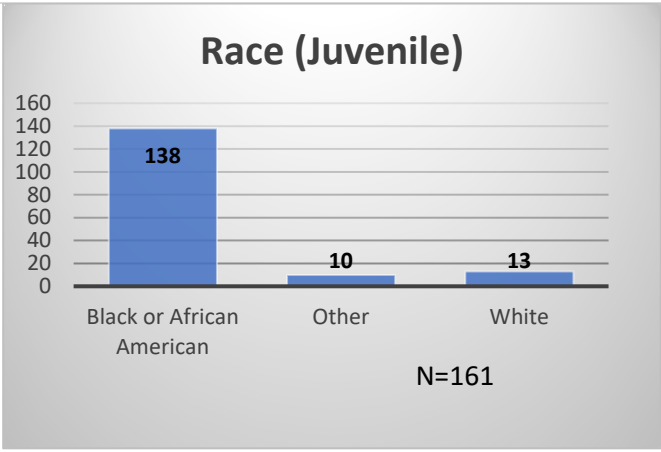

Daily Data Dashboard – November 21, 2023
Demographics for JTDC Population
Tuesday Morning Midnight Count

Data sources: cFive Supervisor – Probation Population and RMIS – JTDC Population