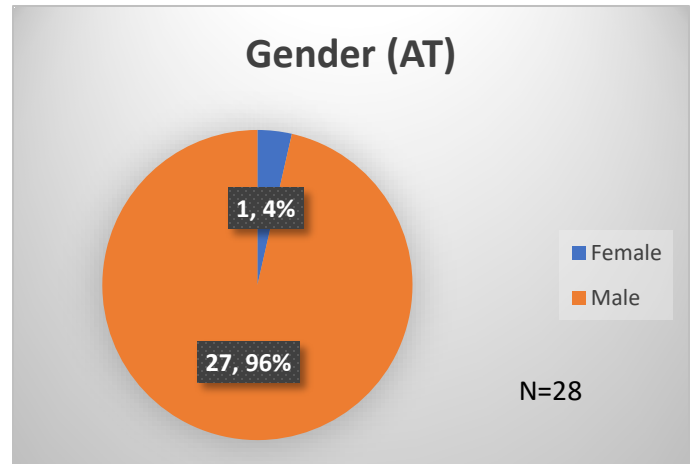

Daily Data Dashboard – November 21, 2023
Demographics for JTDC Population
Tuesday Morning Midnight Count

Total # of probation Involved youth¹: 1,313

¹ Probation Active: Any youth who is pending sentencing with an active social history, has been formally placed on probation or supervision with Cook County Juvenile Probation on the date of the report.