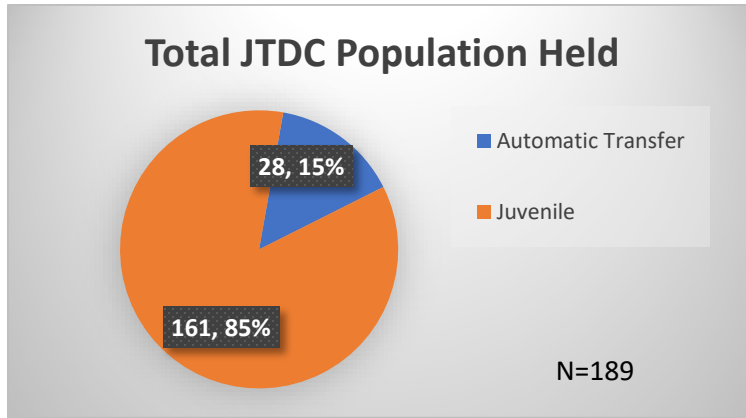

Daily Data Dashboard – November 21, 2023
Demographics for JTDC Population
Tuesday Morning Midnight Count

Total # of probation Involved youth¹: 1,313

¹ Probation Active: Any youth who is pending sentencing with an active social history, has been formally placed on probation or supervision with Cook County Juvenile Probation on the date of the report.