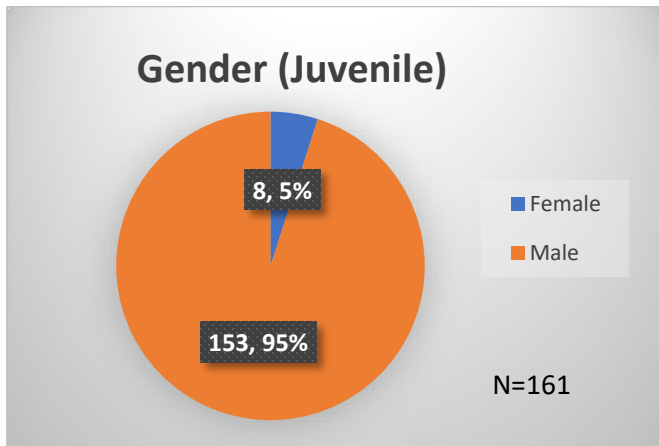

Daily Data Dashboard – November 21, 2023
Demographics for JTDC Population
Tuesday Morning Midnight Count

Total # of probation Involved youth¹: 1,313

¹ Probation Active: Any youth who is pending sentencing with an active social history, has been formally placed on probation or supervision with Cook County Juvenile Probation on the date of the report.