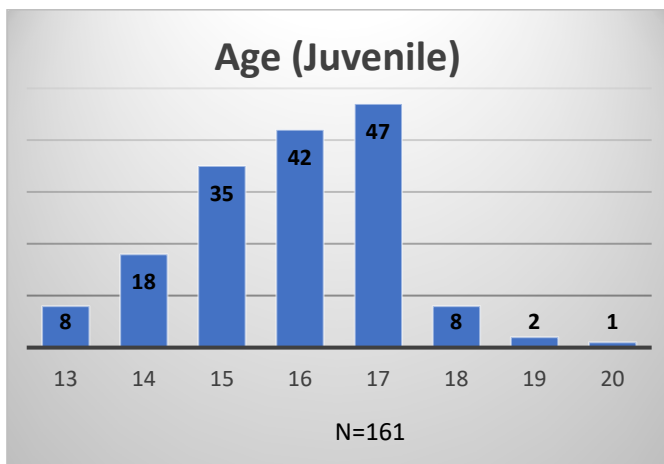

Daily Data Dashboard – November 21, 2023
Demographics for JTDC Population
Tuesday Morning Midnight Count

Total # of probation Involved youth¹: 1,313

¹ Probation Active: Any youth who is pending sentencing with an active social history, has been formally placed on probation or supervision with Cook County Juvenile Probation on the date of the report.